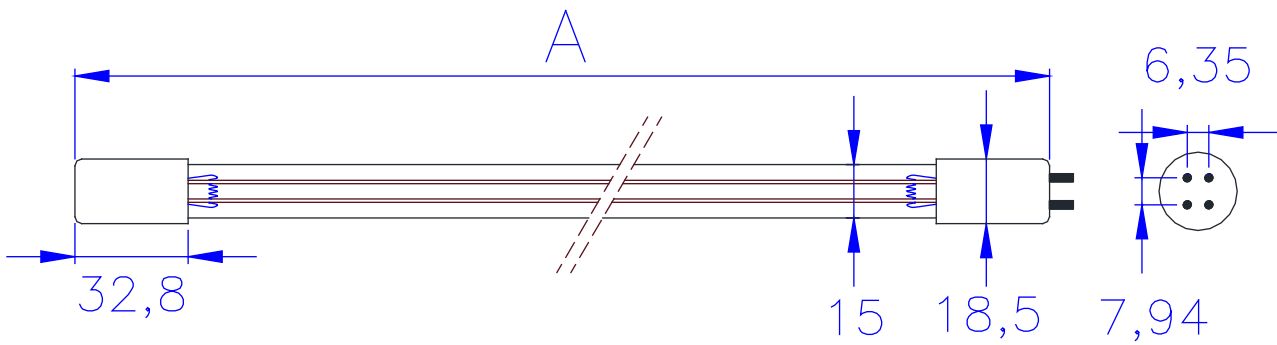

GH4-40WH

Physical Data	
Lamps type	High Output
Dimensions	
Base face to base face length (A)	452 mm
Diameter	15,7 mm (T5)
Base	4 pin
Electrical data	
Lamp Wattage	34 W